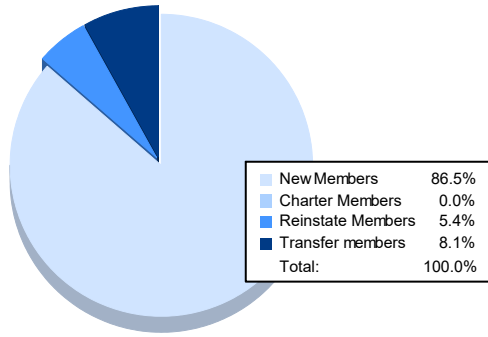

Year	New Clubs	Dropped Clubs	Gain/ Loss Clubs	New Members	Charter Members	Reinstate Members	Transfer Members	Total Member Added	Total Members Dropped	Gain/ Loss Members
2016-2017	1	0	1	86	20	0	7	113	66	47
2017-2018	0	0	0	83	0	0	4	87	72	15
2018-2019	0	0	0	71	0	0	2	73	78	-5
2019-2020	0	0	0	62	0	0	6	68	62	6
2020-2021	0	0	0	32	0	2	3	37	63	-26
<b>Average</b>	<b>0</b>	<b>0</b>	<b>0</b>	<b>67</b>	<b>4</b>	<b>0</b>	<b>4</b>	<b>76</b>	<b>68</b>	<b>7</b>

### Membership Composition June 2021 Cumulative