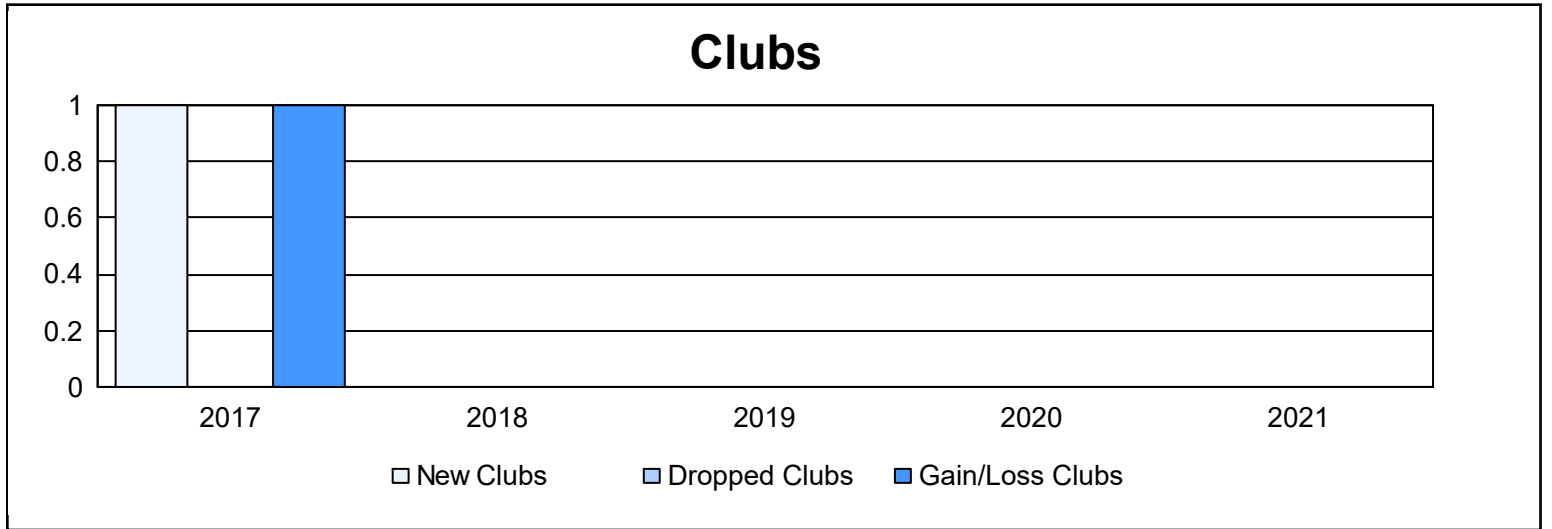

Year	New Clubs	Dropped Clubs	Gain/ Loss Clubs	New Members	Charter Members	Reinstate Members	Transfer Members	Total Member Added	Total Members Dropped	Gain/ Loss Members
2016-2017	1	0	1	86	20	0	7	113	66	47
2017-2018	0	0	0	83	0	0	4	87	72	15
2018-2019	0	0	0	71	0	0	2	73	78	-5
2019-2020	0	0	0	62	0	0	6	68	62	6
2020-2021	0	0	0	32	0	2	3	37	63	-26
<b>Average</b>	<b>0</b>	<b>0</b>	<b>0</b>	<b>67</b>	<b>4</b>	<b>0</b>	<b>4</b>	<b>76</b>	<b>68</b>	<b>7</b>

### Membership Composition June 2021 Cumulative