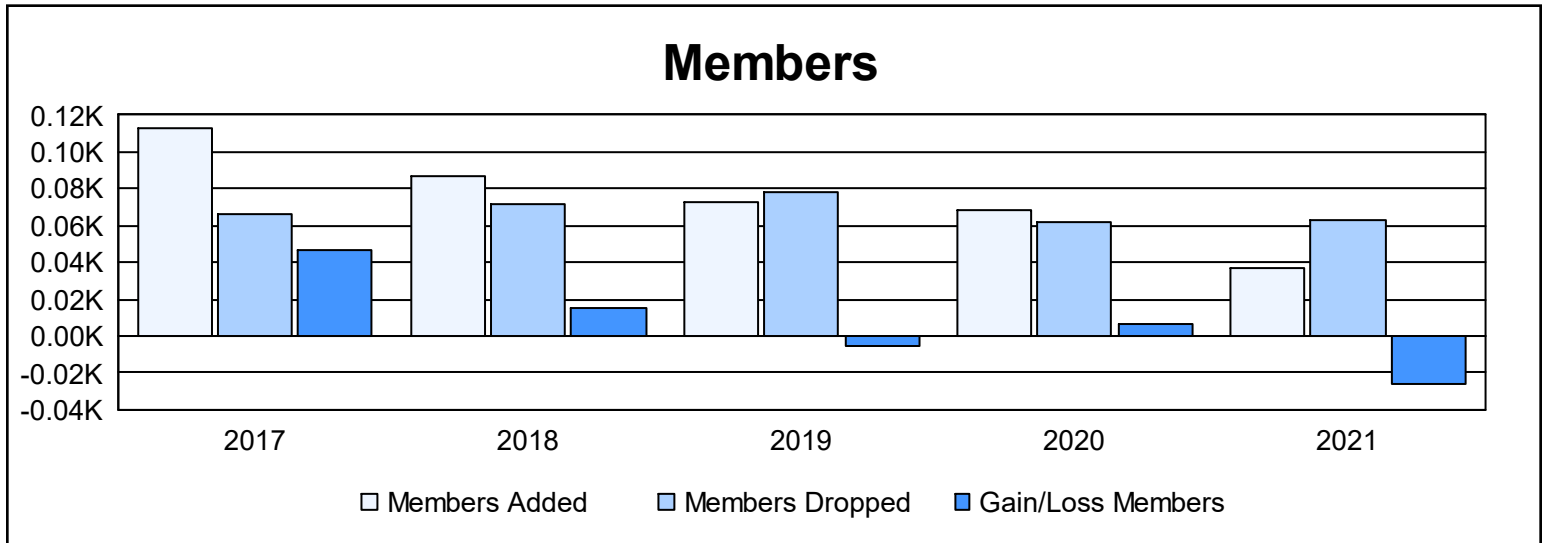

Year	New Clubs	Dropped Clubs	Gain/ Loss Clubs	New Members	Charter Members	Reinstate Members	Transfer Members	Total Member Added	Total Members Dropped	Gain/ Loss Members
2016-2017	1	0	1	86	20	0	7	113	66	47
2017-2018	0	0	0	83	0	0	4	87	72	15
2018-2019	0	0	0	71	0	0	2	73	78	-5
2019-2020	0	0	0	62	0	0	6	68	62	6
2020-2021	0	0	0	32	0	2	3	37	63	-26
<b>Average</b>	<b>0</b>	<b>0</b>	<b>0</b>	<b>67</b>	<b>4</b>	<b>0</b>	<b>4</b>	<b>76</b>	<b>68</b>	<b>7</b>

### Membership Composition June 2021 Cumulative